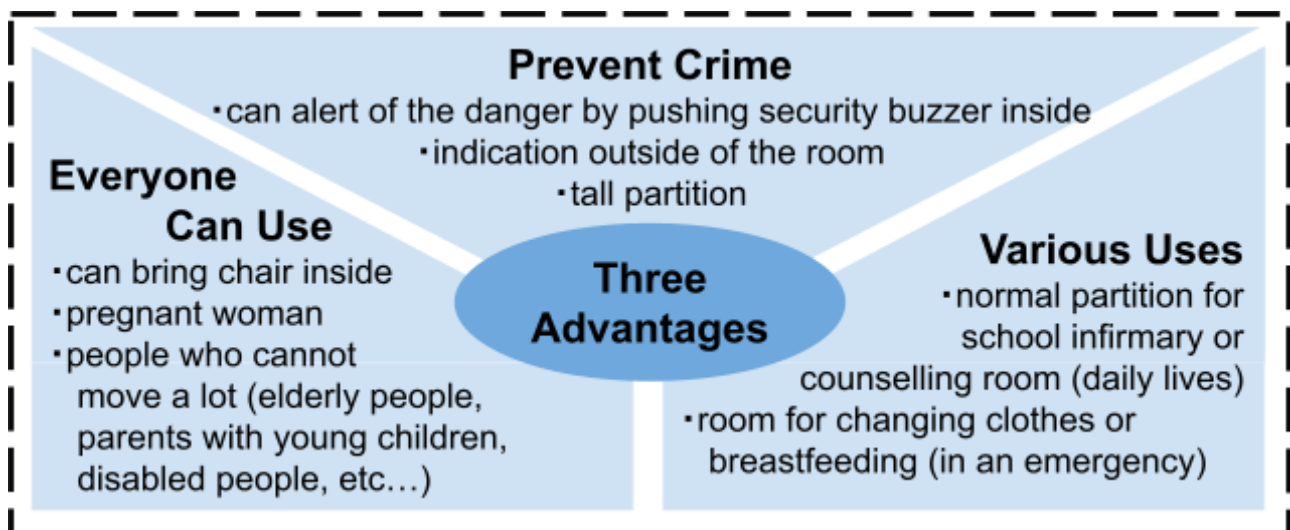

However...

We made a prototype and realized that cardboard lacks strength and originality

Then

Found a great material !

Recycled fiberboard made from discarded clothing
➔ strong, ecofriendly, unique