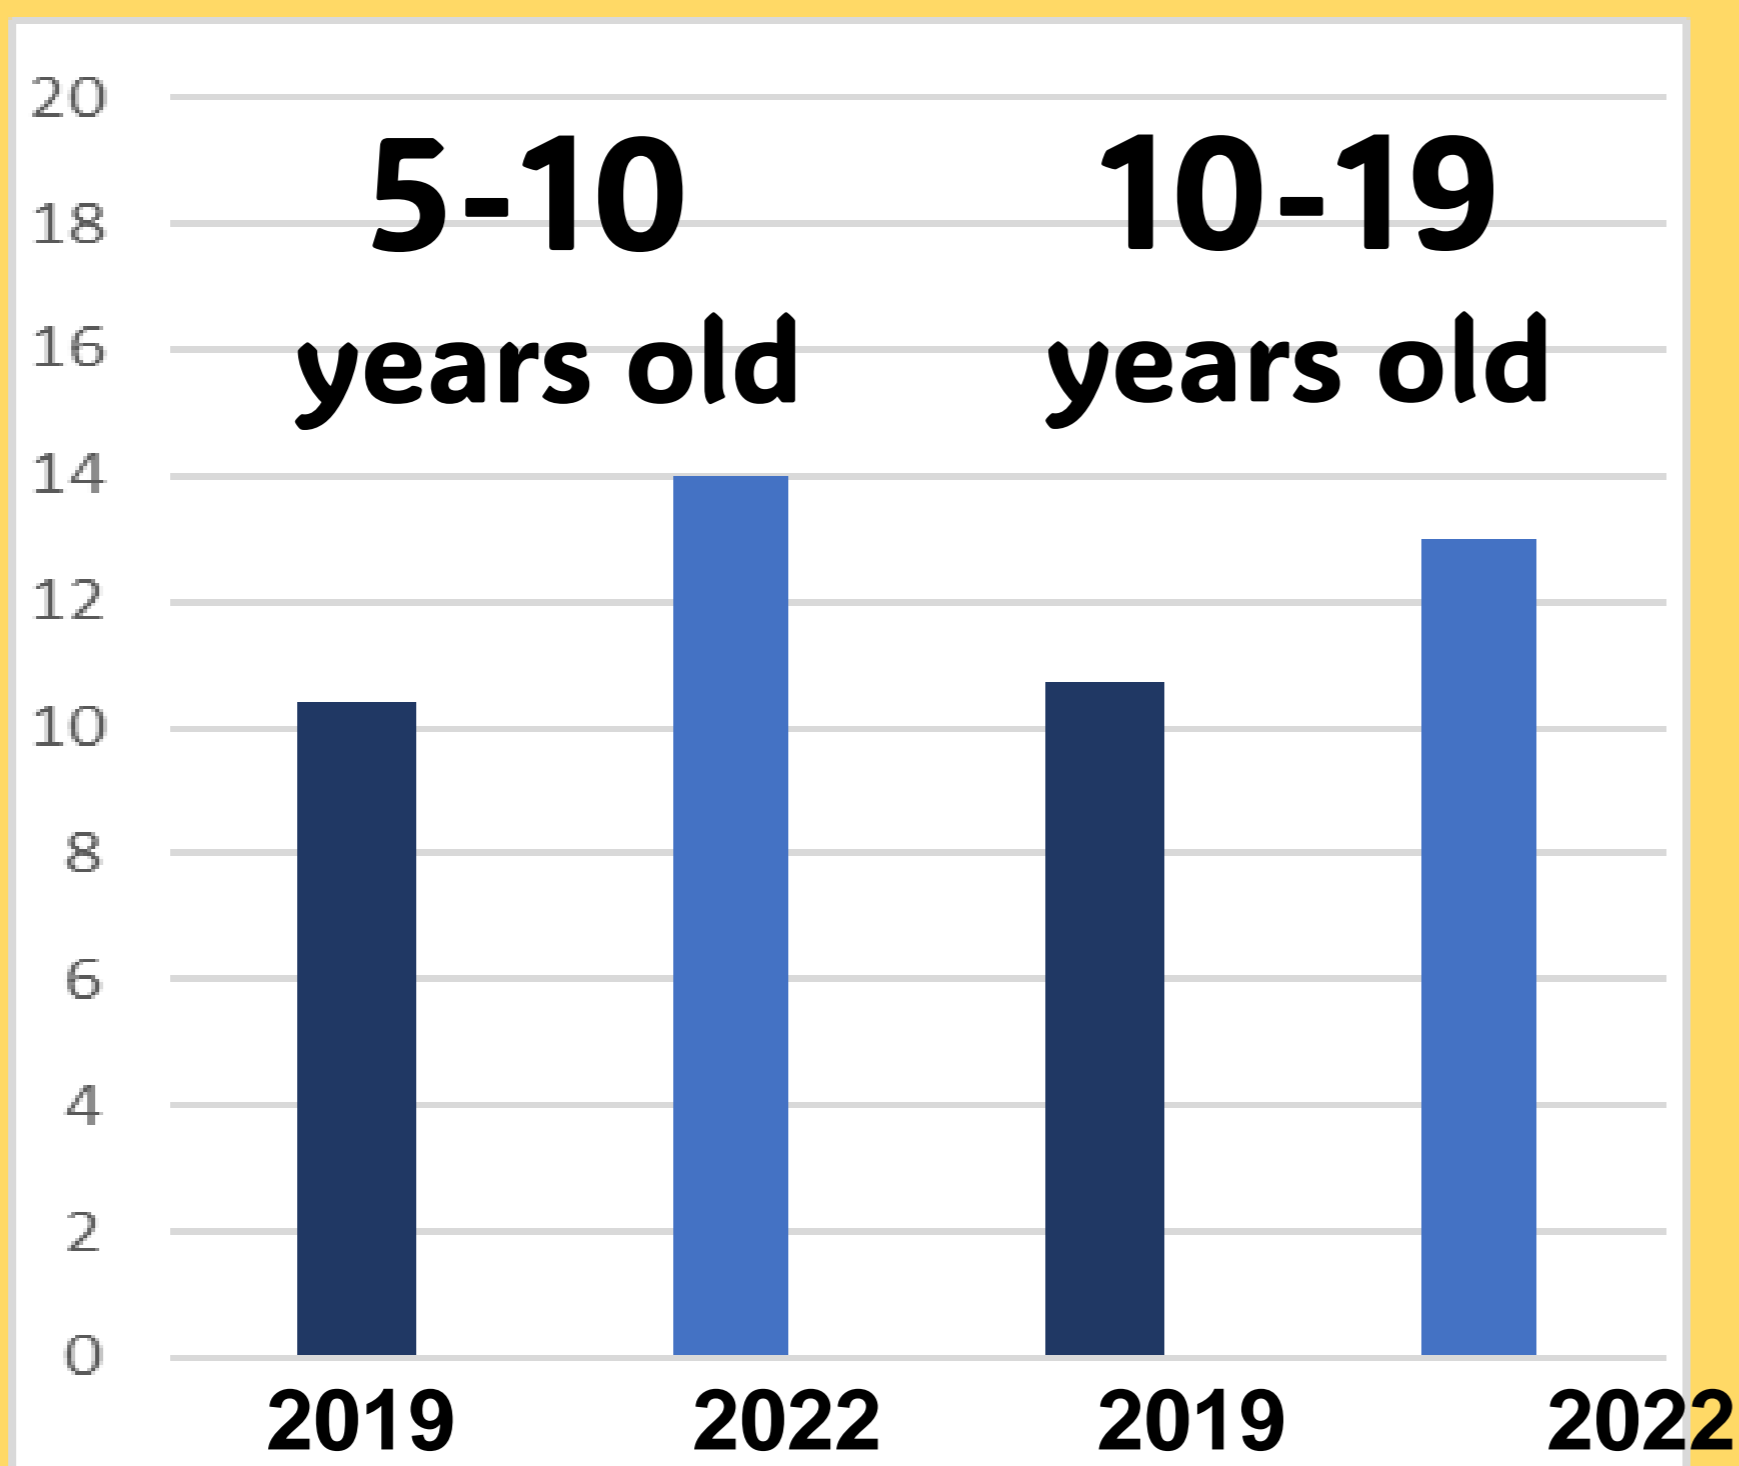

~Why don't you join us?~

SGHN081
Osaka Prefectural
Mikunigaoka
High School

OMOTENA-SHINE

Omotenashi
+
Shine

Our plan
in the
Philippines

We will open
a training sports
facility!

OMOTENA
SHINE

Lesson schedule

Mon Basketball	Tue Holiday	Wed Karate	Thu Free	Fri Dance	Sat Free	Sun Holiday
①15 : 05 ~16 : 35	x	①15 : 05 ~16 : 05	○	①15 : 05 ~16 : 05	○	x
②17 : 05 ~18 : 35	x	②16 : 35 ~17 : 35	○	②16 : 35 ~17 : 35	○	x
x	x	③18 : 00 ~19 : 00	○	③18 : 00 ~19 : 00	○	x

Payment plans

Membership Fee	300PHP (750JPY)
Monthly Fee	1,000PHP (2,500JPY)

Why this business?

- To support the health of Filipino children
- To provide a safe and fun place
- To teach Filipino children the importance of keeping time

PLACE Enderun College's gym
EVENT Basketball, karate and dance
TARGET Filipino children aged 2 to 15
EMPLOYEES College students

If you join
"OMOTENA-SHINE"...

Child Obesity is increasing

You can ...

- ✓ Move your body regularly
- ✓ Make many friends
- ✓ Learn punctuality and various physical skills

Manila 2 parks/100km²

The number
of parks

Sakai 13 parks/100km²

3 GOOD HEALTH
AND WELL-BEING