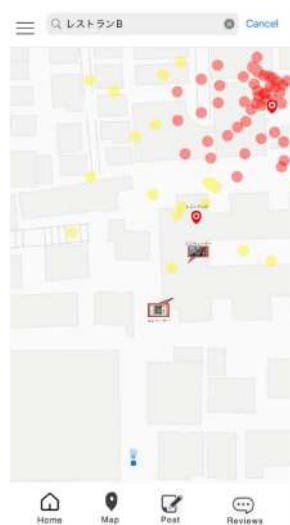

### 1. MAP

① Crowd display

→help you narrow down where to go

② Display according to your needs

•Age—Browsing history

→View recommended spots

### 2. REAL-TIME POSTING

Issues=Weekends/Evening/  
Accommodation

⇒Congestion relief & Inbound Consumption

⇒Point function