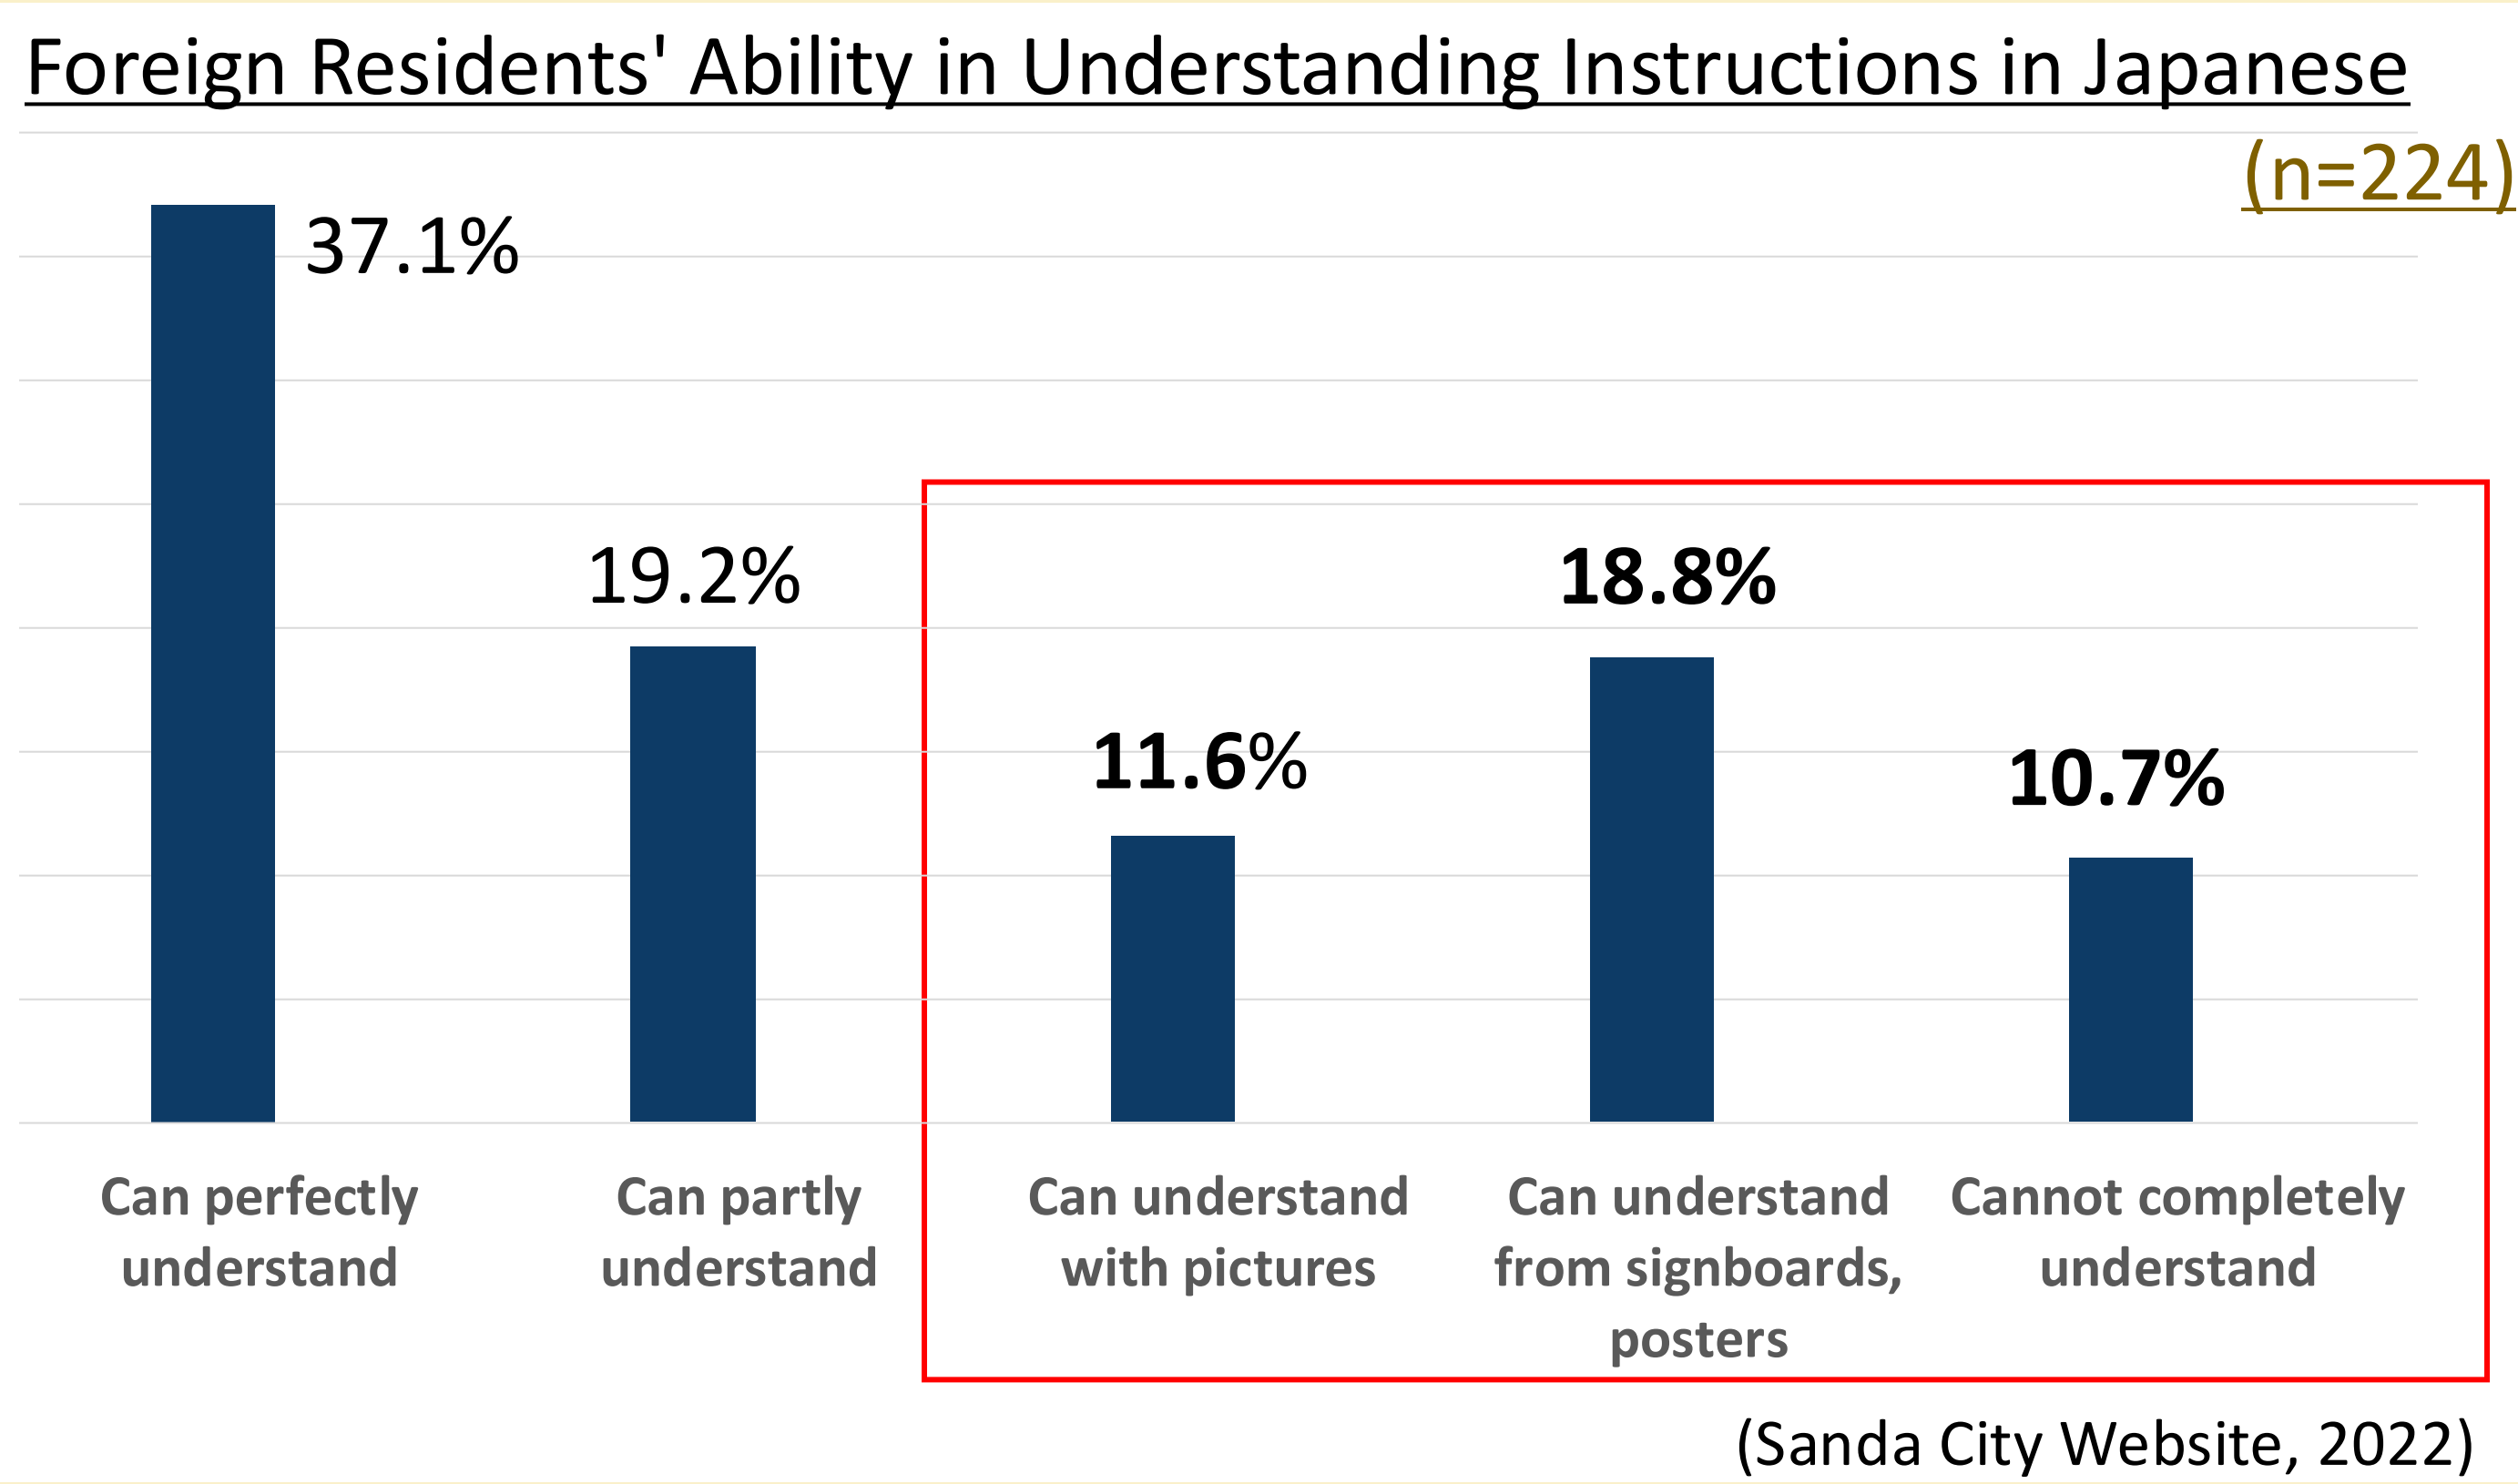

Language Assistance in Public Offices for Foreign Residents in Sanda City

SGHN093 Kobe Municipal Fukiai High School

Present Situation

- Now, there are **1,400** foreign residents in Sanda City a **40%** increase from 2007 to 2023.
- With 26% Korean, 20% Vietnamese, 18% Chinese, 4% Nepali and 3% American.

Why Sanda City Hall?

Foreign residents encounter problems at; **city hall (35.7%)**, post offices/ banks (33.9%), hospitals (26.3%)

Foreign residents' needs:

- **22.8%** consultation desk
- **30.4%** information and signboards in multiple languages

ONLY available in Japanese and English

How can Sanda City Hall improve the language assistance it provides to its foreign residents?

Data & Analysis

41.1% of foreign residents **cannot completely understand Japanese** or **cannot understand without pictures**.